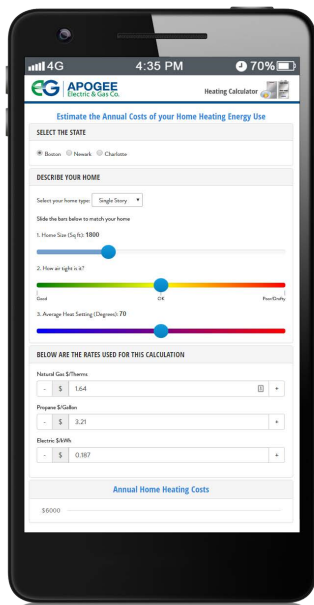

SPECIAL PURPOSE CALCULATORS

TARGETED INSIGHT

These user-friendly calculators (SPCs) deliver targeted insight for customers on a quest to reduce their energy use. Utilities can provide answers to questions pertaining to the topics that matter most to customers in their service territory.

Mobile friendly: Click on icons to view SPC demos.

Electric Vehicle Calculator

Compare the monthly fuel cost and pounds of carbon dioxide generated by a gas vehicle versus your make and model of electric vehicle. Instantly calculate the monthly savings—both in money and CO2 emissions—of making the switch to an electric vehicle.